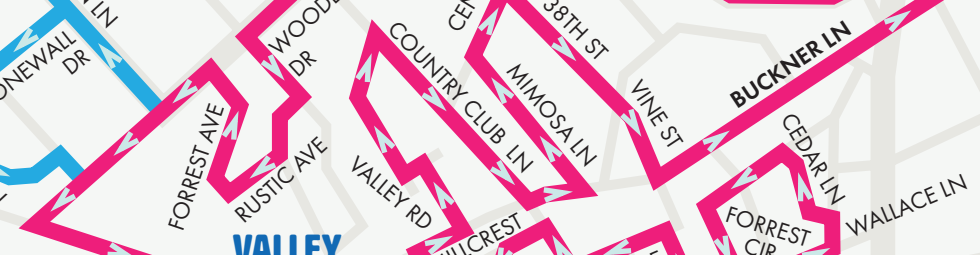

Paducah

DOGWOOD TRAIL 2025

BOB NOBLE PARK

LOWERTOWN

DOWNTOWN

CITY HALL

HEATHER HILLS

PINES

COUNTRY CLUB

VALLEY

WHITEHAVEN

- Primary Dogwood Trail
- Noble Park Detour
- Pines/Heather Hills Detour
- Whitehaven Detour

61ST ANNUAL DOGWOOD TRAIL

USE THIS MAP OR FOLLOW THE SIGNS FOR A SELF-GUIDED SPRINGTIME TOUR!

SPONSORED BY THE PADUCAH CIVIC BEAUTIFICATION BOARD

Scan for an audio tour through the trail.

paducah.travel